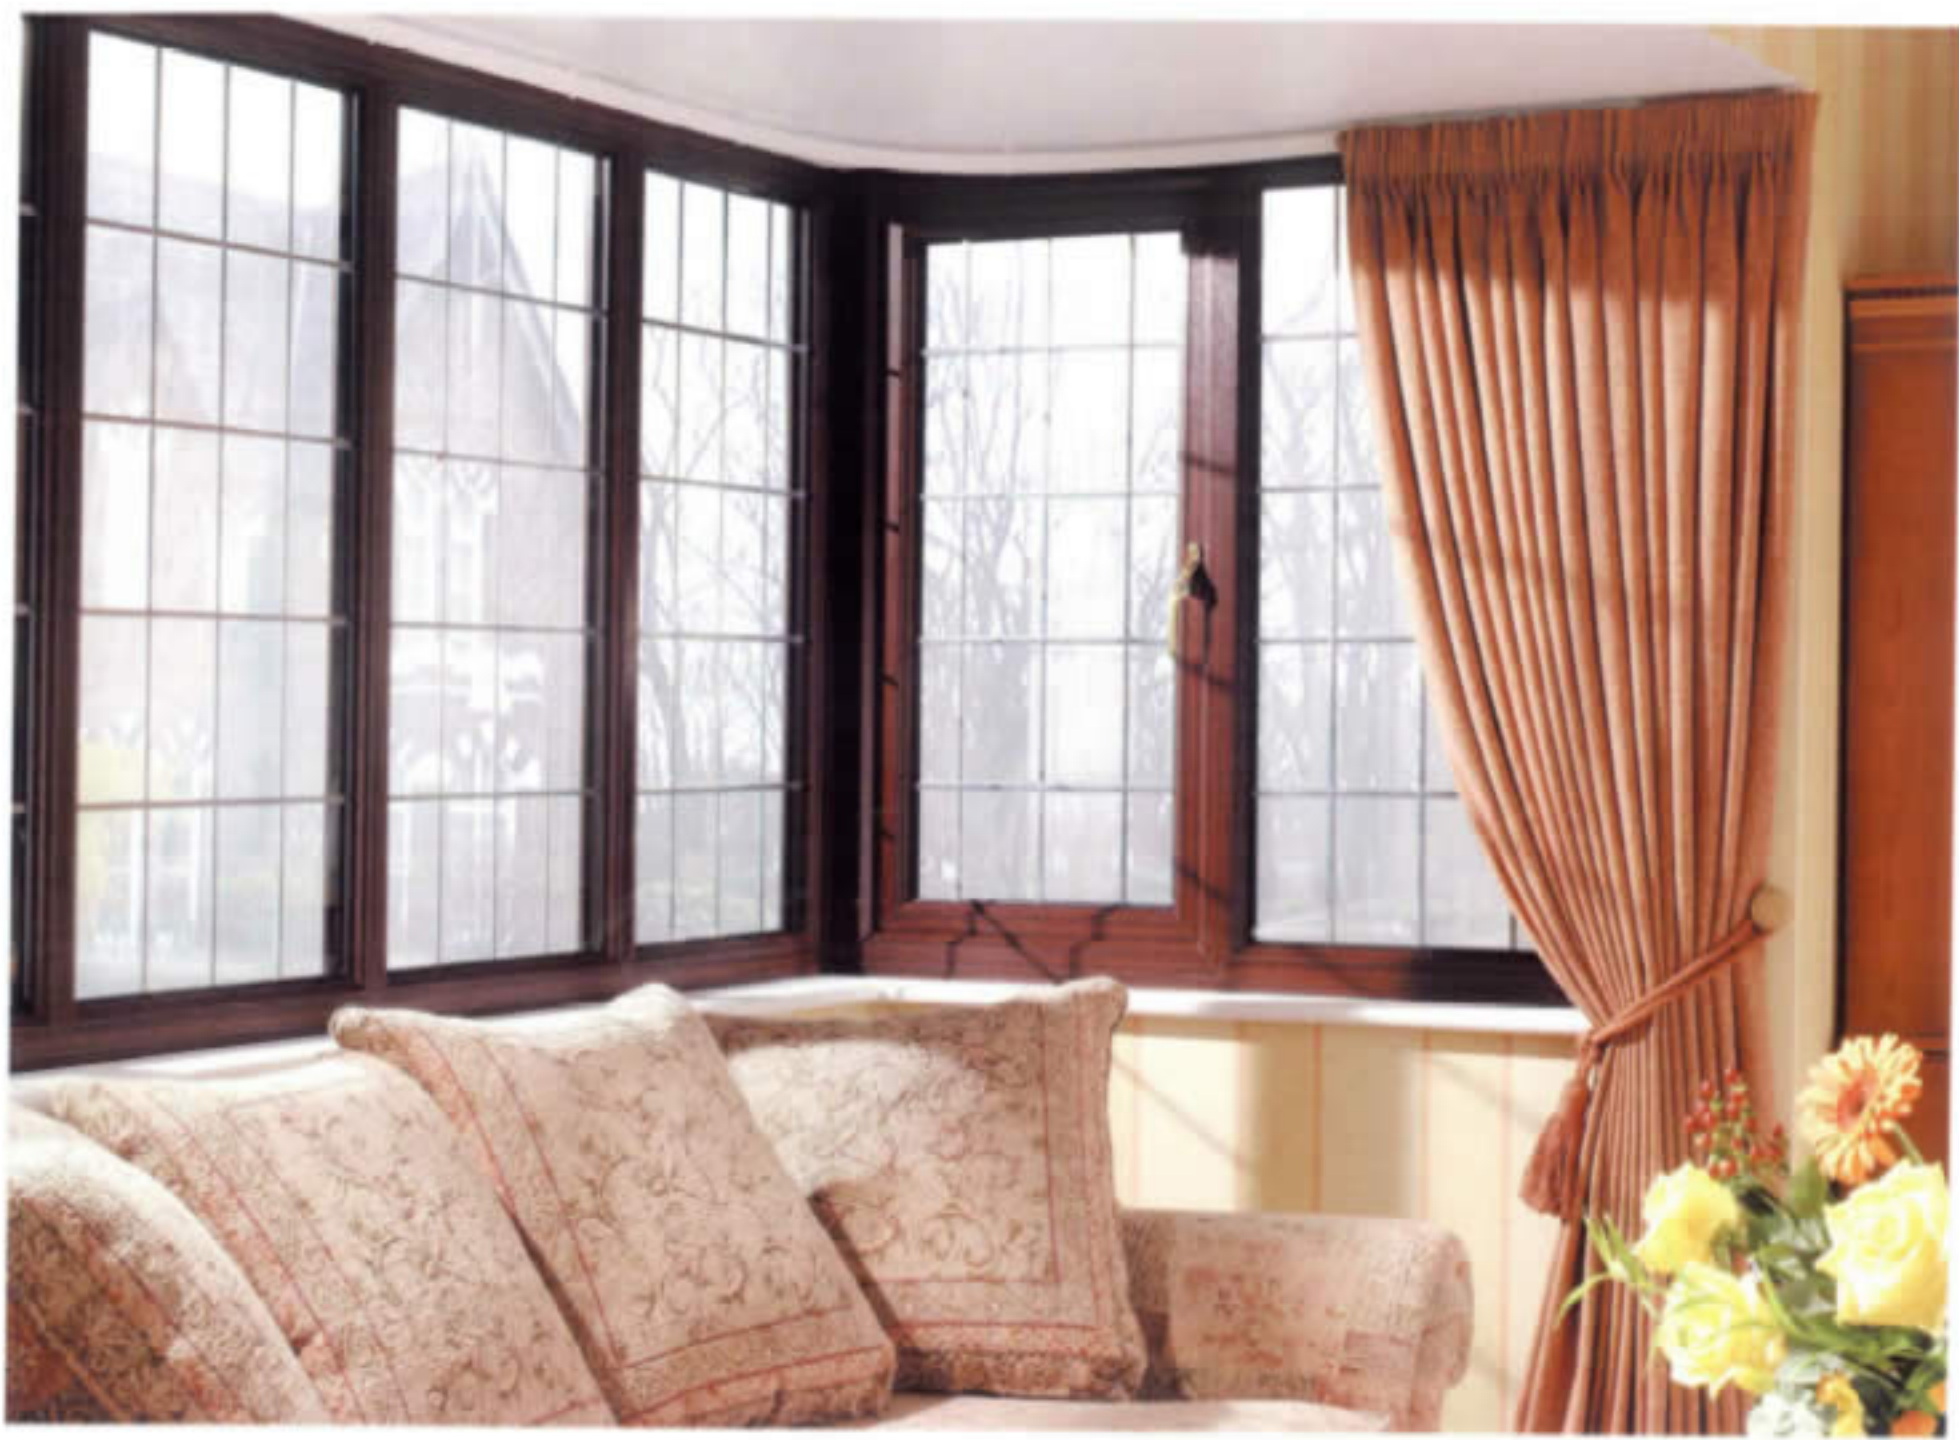

BOW & BAY WINDOWS